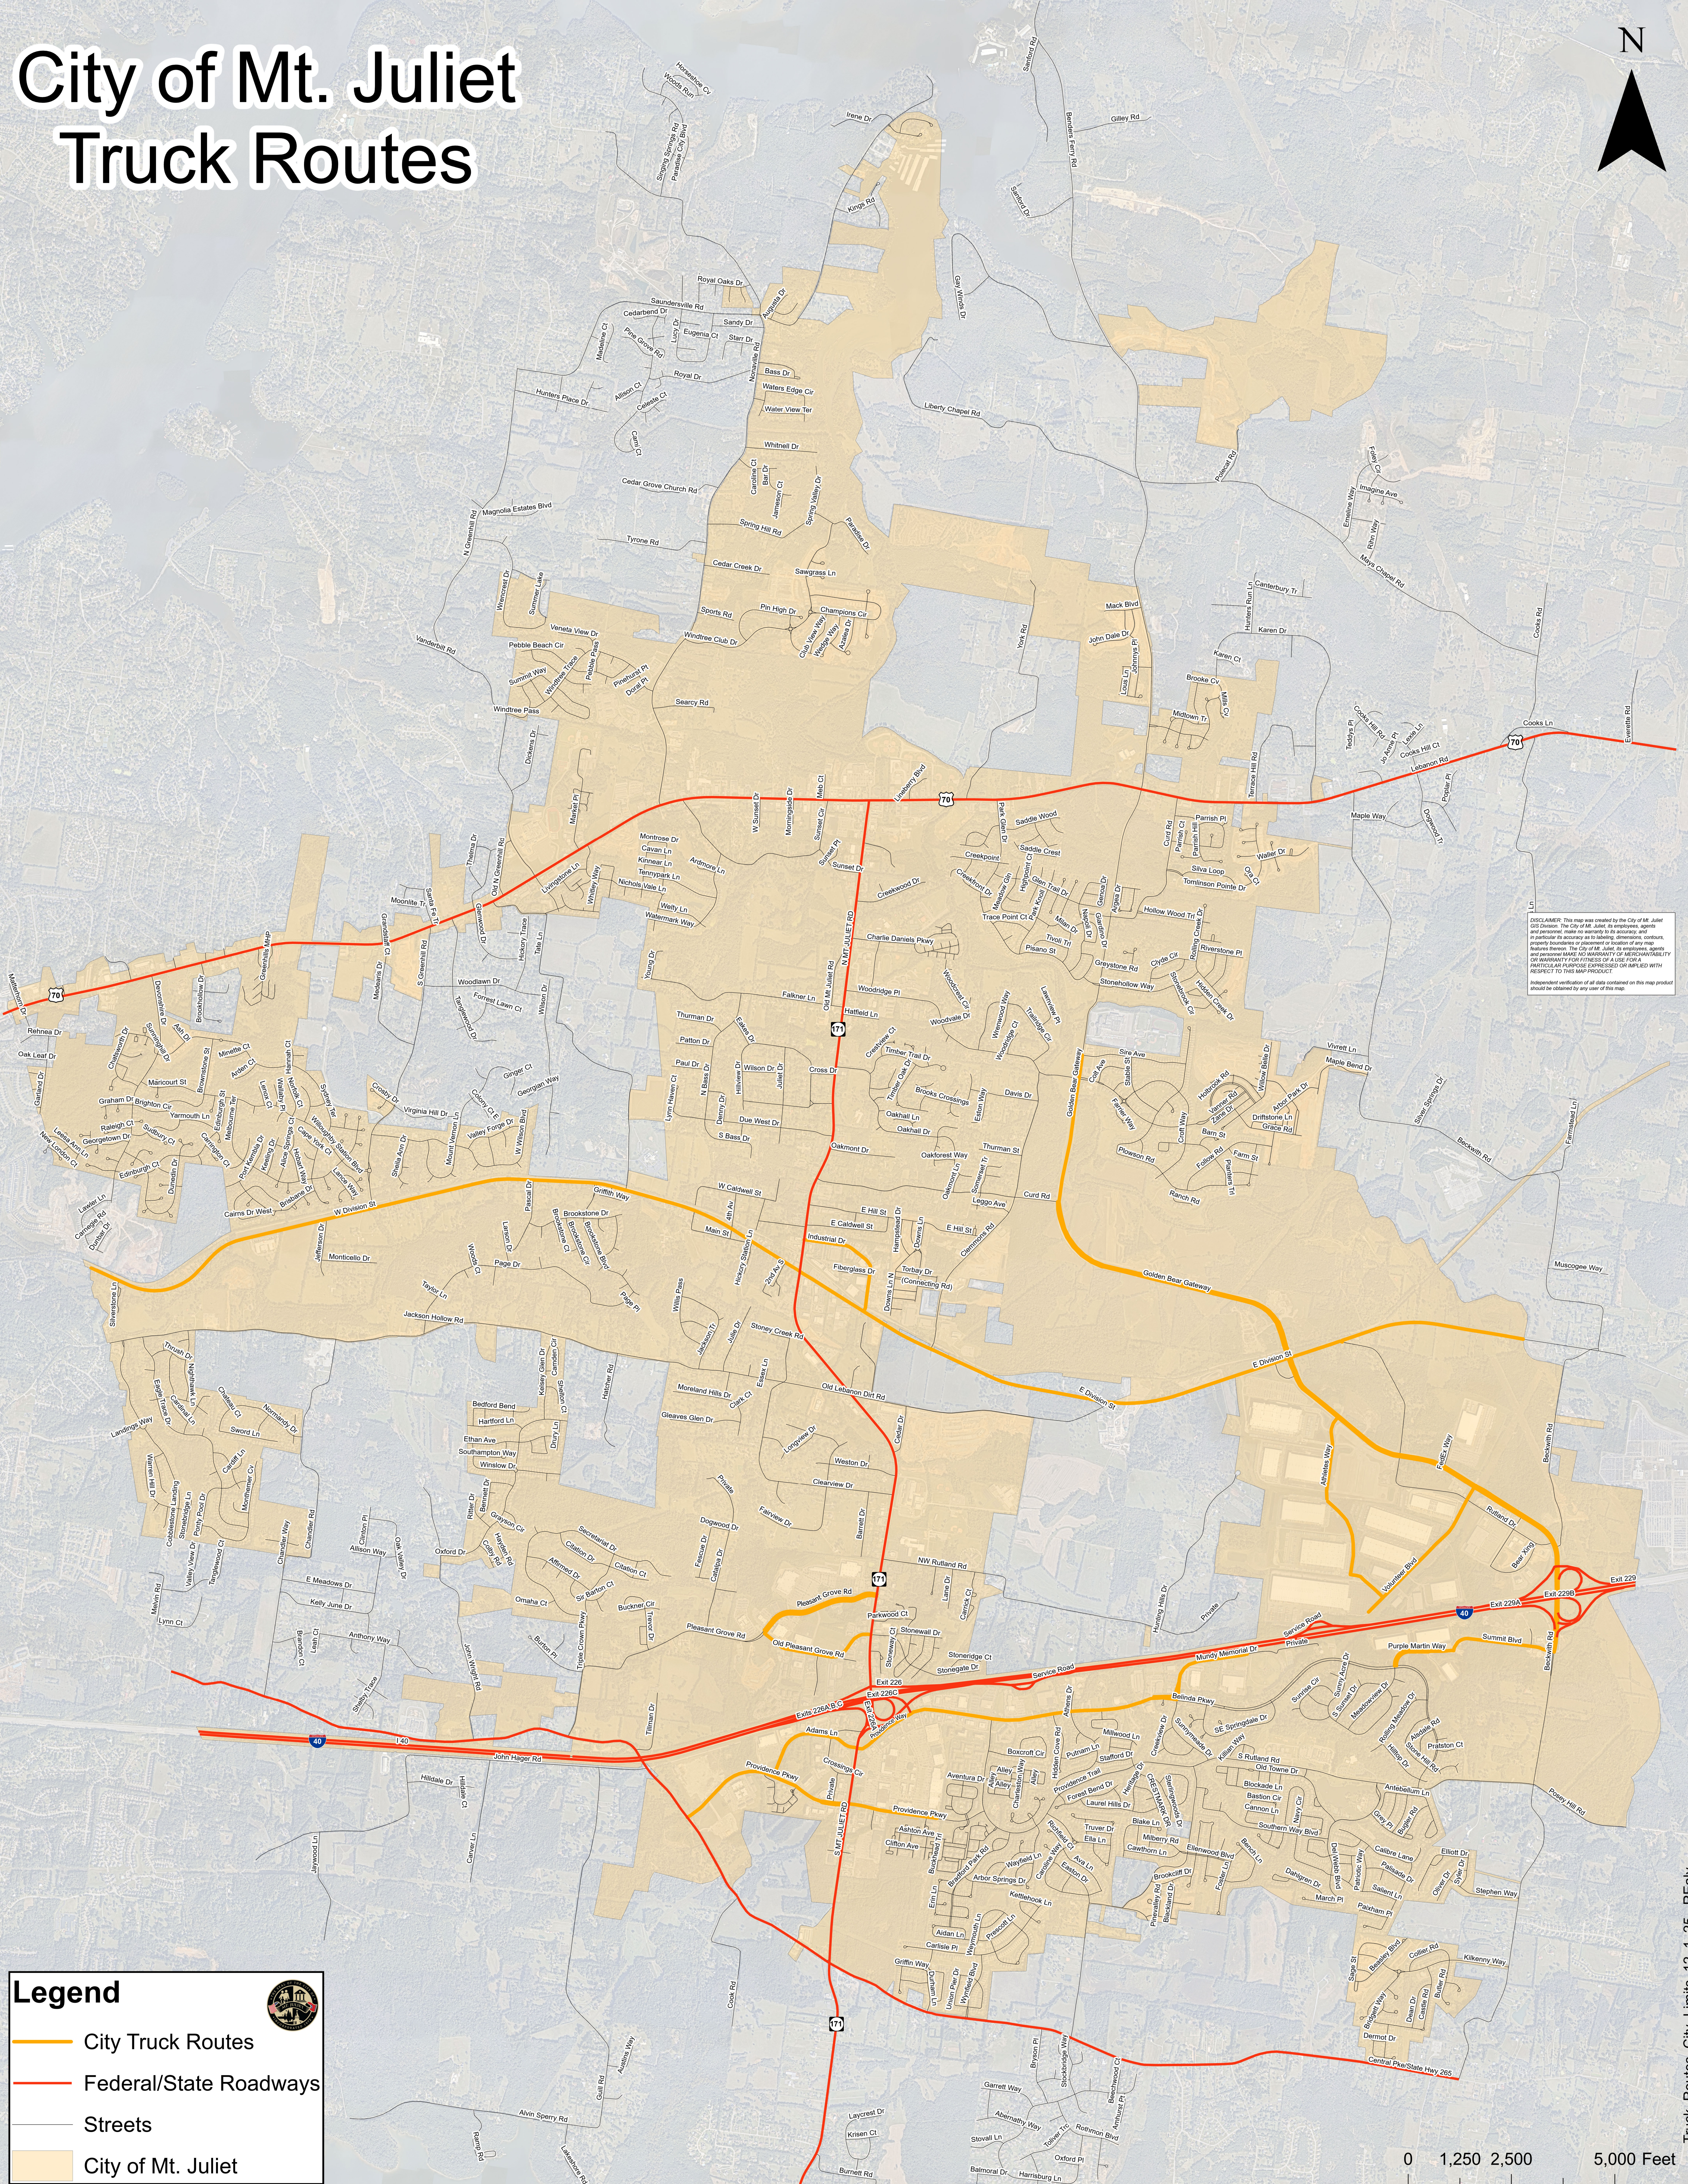

City of Mt. Juliet Truck Routes

Legend

- City Truck Routes
- Federal/State Roadways
- Streets
- City of Mt. Juliet

0 1,250 2,500 5,000 Feet